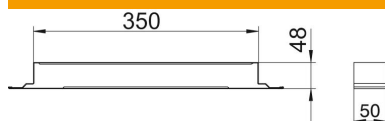

Technical data sheet

Connection shackle, height 48 mm

Item number: 7400976

Duct connectors for conductive mounting of screed-covered underfloor installation duct.

- St** Steel
- FS** Strip galvanized

Master data

Item number	7400976
Description 1	Connection shackle
Description 2	conductive
Manufacturer	OBO
Dimension	50x350x48
Material	Steel
Surface	Strip galvanized
Surface standard	DIN EN 10346
Smallest sales unit	1
Unit of quantity	Piece
Weight	41.2 kg
Weight unit	kg/100 pc.

Dimensions

Width	350 mm
Height	48 mm
Dimension a	350 mm
Dimension h	48 mm

Technical data

Version for	Strap
Floor plate	yes
Seal installation option	no
Suitable for expansion joint	yes
Duct height, min.	48 mm
With equipotential bonding	yes