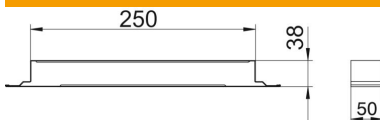

Technical data sheet

Connection shackle, height 38 mm

Item number: 7400968

Duct connectors for conductive mounting of screed-covered underfloor installation duct.

St Steel

FS Strip galvanized

Master data

Item number	7400968
Description 1	Connection shackle
Description 2	conductive
Manufacturer	OBO
Dimension	50x250x38
Material	Steel
Surface	Strip galvanized
Surface standard	DIN EN 10346
Smallest sales unit	1
Unit of quantity	Piece
Weight	33.1 kg
Weight unit	kg/100 pc.

Dimensions

Width	250 mm
Height	38 mm
Dimension a	250 mm
Dimension h	38 mm

Technical data

Version for	Strap
Floor plate	yes
Seal installation option	no
Suitable for expansion joint	yes
Duct height, min.	38 mm
With equipotential bonding	yes