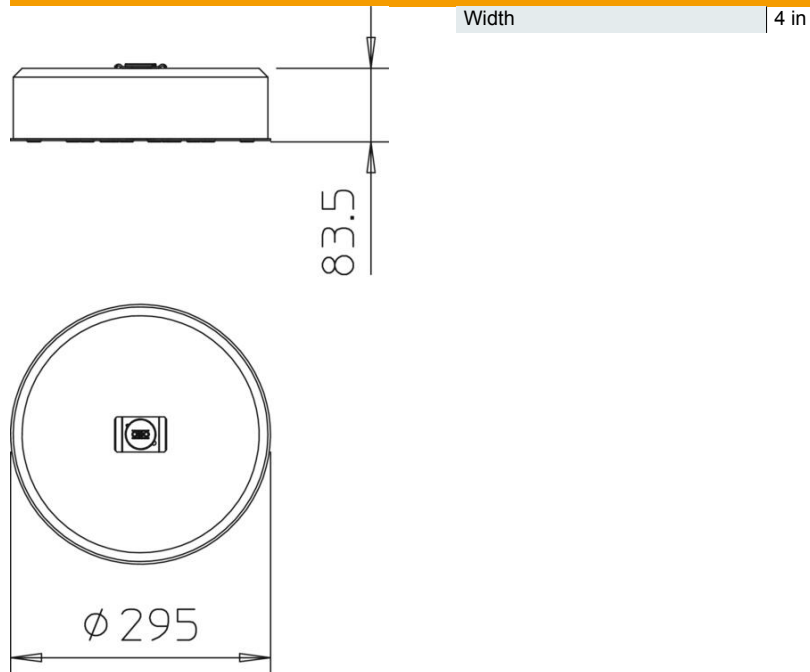

Technical data sheet

Stand – TrayFix set 10 S

Item number: 5403102

- Mounting system for the fastening of mesh cable trays with the FangFix base, e.g. for cable routing on a flat roof.

- Matches OBO mesh cable tray systems with a minimum width of 100 mm
- Set consisting of TrayFix mounting adapter and concrete block incl. base for FangFix system 10 kg

Retaining plate with fastening plug for FangFix

Master data

Item number	5403102
Description 1	Cable tray fastening set
Description 2	Including FangFix block
Manufacturer	OBO
Dimension	295x295x84
Smallest sales unit	1
Unit of quantity	Piece
Weight	1167 kg
Weight unit	kg/100 pc.

Technical data sheet

Stand – TrayFix set 10 S

Item number: 5403102

Dimensions

Technical data

From tray width | 100 mm