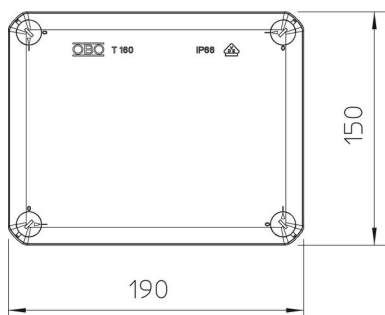

### Master data

Item number	2007271
Type	T 160 OE
Description 1	Junction box
Description 2	without insertion opening
Manufacturer	OBO
Dimension	190x150x77
Colour	Light grey; RAL 7035
Material	Polypropylene, fibreglass reinforced
Smallest sales unit	1
Unit of quantity	Piece
Weight	30 kg
Weight unit	kg/100 pc.

### Dimensions

Length	190 mm
Width	150 mm
Height	77 mm

### Technical data

Expandable	yes
Type of insertion...	None
Type of entry	Cable
Type of housing penetration	Without
Measured insulation voltage $V_i$	500 V
Equipment	Without
Cover	Not transparent
Cover fastening	Screwed
Entry from rear	yes
Entries	None
Explosion-tested version	no
Flame-resistant	Acc. to VDE 0471/DIN 695 Part 2-1, test temperature 750°C
Shape	Rectangular
Maintain electrical functions	Without
For Ex zone	Without
For Ex zone gas	Without
For Ex zone dust	Without
Fibre-glass reinforced	yes
Halogen-free	yes
Clear internal dimensions	176x135x67 mm
With screening	no
with lid	yes
Mounting type	Wall/ceiling mounting
Nominal cross-section, min.	16 mm <sup>2</sup>
Nominal voltage	500 V
Sealable	yes
Protection rating	IP66
Protection rating IK code	IK05
Permitted temperature range, max.	60 °C
Permitted temperature range, min.	-5 °C