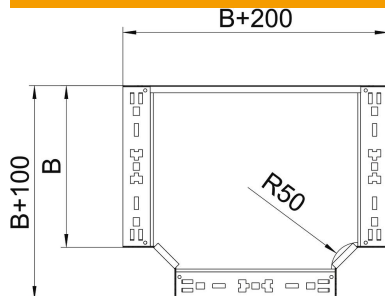

### Master data

Item number	6041332
Description 1	T-branch piece
Description 2	with quick connector
Manufacturer	OBO
Dimension	60x600
Material	Steel
Surface	Strip galvanized
Surface standard	DIN EN 10346
Smallest sales unit	1
Unit of quantity	Piece
Weight	605 kg
Weight unit	kg/100 pc.

### Dimensions

Width	600 mm
Width	24 in
Height	60 mm
Plate thickness	1.25 mm
Dimension B	600 mm