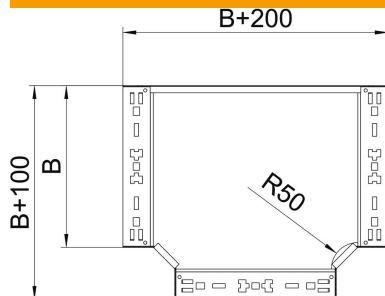

Technical data sheet

Magic tee 60FS

Item number: 6041328

Tee branch piece with quick connector system. For all cable tray types of 60 mm side height.

St Steel

FS Strip galvanized

Master data

Item number	6041328
Description 1	T-branch piece
Description 2	with quick connector
Manufacturer	OBO
Dimension	60x400
Material	Steel
Surface	Strip galvanized
Surface standard	DIN EN 10346
Smallest sales unit	1
Unit of quantity	Piece
Weight	335.6 kg
Weight unit	kg/100 pc.

Technical data sheet

Magic tee 60FS

Item number: 6041328

Dimensions

Width	400 mm
Width	16 in
Height	60 mm
Plate thickness	1.25 mm
Dimension B	400 mm

Technical data

Bend (angle)	90°
Connector version	Integrated connector
Maintain electrical functions	yes
NATO hole pattern	no
Change of direction	Horizontal
Rustproof steel, pickled	no
Wide-span version	no
Type of connector, cable support system	Screwed
Rail thickness	1.25 mm