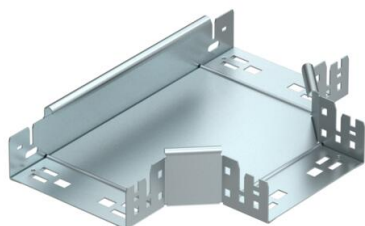

Technical data sheet

Magic tee 60FS

Item number: 6041322

Tee branch piece with quick connector system. For all cable tray types of 60 mm side height.

St Steel

FS Strip galvanized

Master data

Item number	6041322
Description 1	T-branch piece
Description 2	with quick connector
Manufacturer	OBO
Dimension	60x150
Material	Steel
Surface	Strip galvanized
Surface standard	DIN EN 10346
Smallest sales unit	1
Unit of quantity	Piece
Weight	114.7 kg
Weight unit	kg/100 pc.

Technical data sheet

Magic tee 60FS

Item number: 6041322

Dimensions

Width	150 mm
Width	6 in
Height	60 mm
Plate thickness	1.25 mm
Dimension B	150 mm

Technical data

Bend (angle)	90°
Connector version	Integrated connector
Maintain electrical functions	yes
NATO hole pattern	no
Change of direction	Horizontal
Rustproof steel, pickled	no
Wide-span version	no
Type of connector, cable support system	Screwed
Rail thickness	1.25 mm