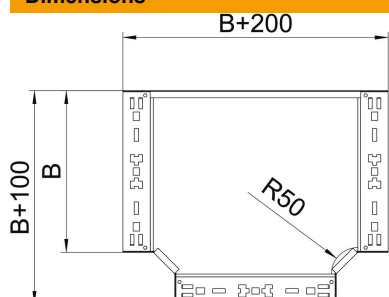

Technical data sheet

Magic tee 60FS

Item number: 6041322

Tee branch piece with quick connector system. For all cable tray types of 60 mm side height.

St Steel

FS Strip galvanized

Master data

Item number	6041322
Description 1	T-branch piece
Description 2	with quick connector
Manufacturer	OBO
Dimension	60x150
Material	Steel
Surface	Strip galvanized
Surface standard	DIN EN 10346
Smallest sales unit	1
Unit of quantity	Piece
Weight	114.7 kg
Weight unit	kg/100 pc.

Technical data sheet

Magic tee 60FS

Item number: 6041322

Dimensions

Width	150 mm
Width	6 in
Height	60 mm
Plate thickness	1.25 mm
Dimension B	150 mm

Technical data

Bend (angle)	90°
Connector version	Integrated connector
Maintain electrical functions	yes
NATO hole pattern	no
Change of direction	Horizontal
Rustproof steel, pickled	no
Wide-span version	no
Type of connector, cable support system	Screwed
Rail thickness	1.25 mm