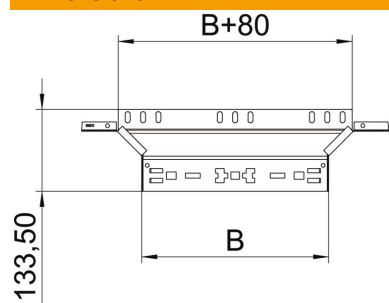

Technical data sheet

Magic add-on tee 60 FS

Item number: 6041238

Magic add-on tee with quick connector system. For all cable tray types of 60 mm side height.

St Steel

FS Strip galvanized

Master data

Item number	6041238
Description 1	Add-on tee
Description 2	with quick connector
Manufacturer	OBO
Dimension	60x400
Material	Steel
Surface	Strip galvanized
Surface standard	DIN EN 10346
Smallest sales unit	1
Unit of quantity	Piece
Weight	75.7 kg
Weight unit	kg/100 pc.

Technical data sheet

Magic add-on tee 60 FS

Item number: 6041238

Dimensions

Width	400 mm
Width	16 in
Height	60 mm
Height	2 in
Plate thickness	1.25 mm
Dimension B	400 mm

Technical data

Bend (angle)	90°
Departing width	400 mm
Connector version	Integrated connector
Maintain electrical functions	yes
Material thickness, floor plate	1.25 mm
NATO hole pattern	no
Change of direction	Horizontal
Rustproof steel, pickled	no
Wide-span version	no
Type of connector, cable support system	Click fastening