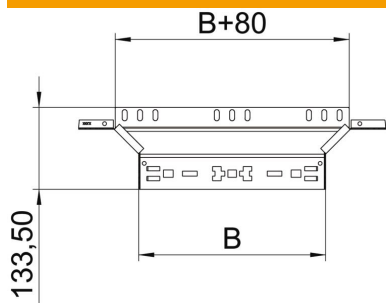

Technical data sheet

Magic add-on tee 60 FT

Item number: 6041250

Add-on tee with quick connector system. For all cable tray types of 60 mm side height.

St Steel

FT Hot-dip galvanised

Master data

Item number	6041250
Description 1	Add-on tee
Description 2	with quick connector
Manufacturer	OBO
Dimension	60x100
Material	Steel
Surface	Hot-dip galvanised
Surface standard	DIN EN ISO 1461
Smallest sales unit	1
Unit of quantity	Piece
Weight	40.8 kg
Weight unit	kg/100 pc.

Technical data sheet

Magic add-on tee 60 FT

Item number: 6041250

Dimensions

Width	100 mm
Width	4 in
Height	60 mm
Height	2 in
Plate thickness	1.25 mm
Dimension B	100 mm

Technical data

Bend (angle)	90°
Connector version	Integrated connector
Maintain electrical functions	yes
Material thickness, floor plate	1.25 mm
NATO hole pattern	no
Change of direction	Horizontal
Rustproof steel, pickled	no
Wide-span version	no
Type of connector, cable support system	Click fastening
Rail thickness	1.25 mm