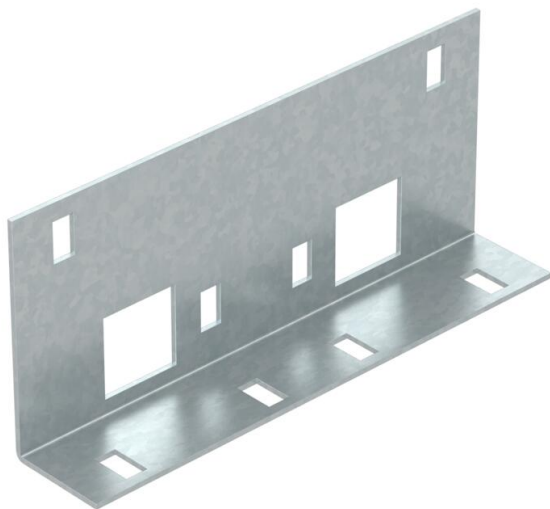

Technical data sheet

Straight connector PS100

Item number: 6903992

Straight connector set for the connection of the cable ladder types PS100 of side height 100 mm.

St

Steel

FT

Hot-dip galvanised

Master data

Item number	6903992
Type	PS100 Splice Set
Description 1	Connector set
Description 2	f. cable ladder,heavy-d. PS100
Manufacturer	O-line
Dimension	210x90x45
Material	Steel
Surface	Hot-dip galvanised
Surface standard	DIN EN ISO 1461
Smallest sales unit	1
Unit of quantity	Piece
Weight	110 kg
Weight unit	kg/100 pc.

Dimensions

Height	100 mm
Plate thickness	2 mm

Technical data sheet

Straight connector PS100

Item number: 6903992

Technical data

Suitable for cable tray system
height

100 mm