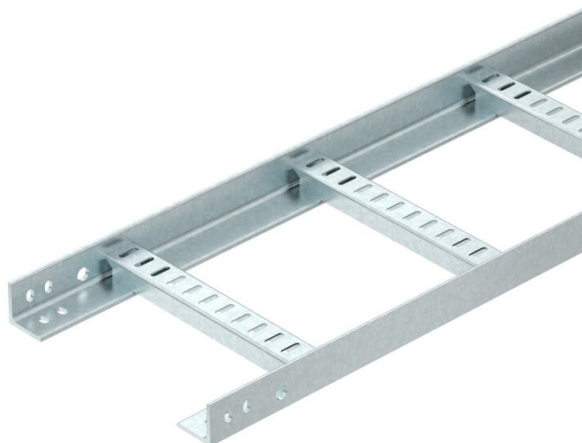

## Cable ladder MS50, 3 m

Item number: 6906711

MS50 cable ladder system, welded version. The side height is 50 mm with a supply length of 3,000 mm.

CE

**St** Steel

**FT** Hot-dip galvanised

### Master data

Item number	6906711
Type	MS50 300 HDG
Description 1	Cable ladder
Description 2	Minespan MS50
Manufacturer	O-line
Dimension	3000x300x50
Material	Steel
Surface	Hot-dip galvanised
Surface standard	DIN EN ISO 1461
Smallest sales unit	3
Unit of quantity	Metre
Weight	978 kg
Weight unit	kg/100 m

### Dimensions

Length	3,000 mm
Length	3,000 ft
Width	300 mm
Height	50 mm
Dimension B	300 mm

## Technical data

Rung distance	300 mm
Rail thickness	5 mm