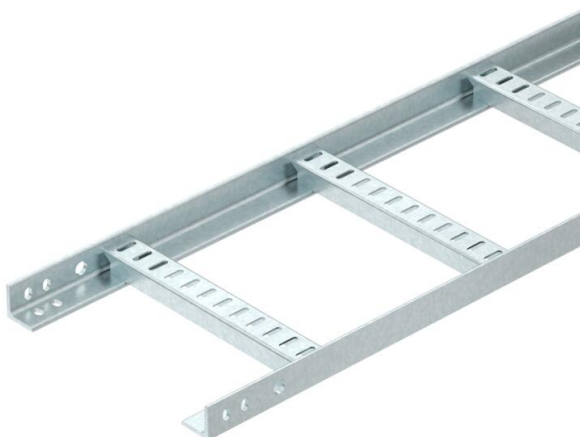

## Cable ladder MS40, 3 m

Item number: 6906411

MS40 cable ladder system, welded version. The side height is 40 mm with a supply length of 3,000 mm.

CE

**St** Steel

**FT** Hot-dip galvanised

### Master data

Item number	6906411
Type	MS40 300 HDG
Description 1	Cable ladder
Description 2	Minespan MS40
Manufacturer	O-line
Dimension	3000x300x40
Material	Steel
Surface	Hot-dip galvanised
Surface standard	DIN EN ISO 1461
Smallest sales unit	3
Unit of quantity	Metre
Weight	809.34 kg
Weight unit	kg/100 m

### Dimensions

Length	3,000 mm
Length	3,000 ft
Width	300 mm
Height	40 mm
Dimension B	300 mm

## Technical data

Rung distance	300 mm
Rail thickness	5 mm