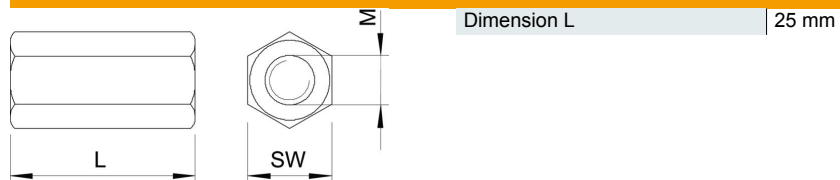

Technical data sheet

Connection sleeve O-Line

Item number: 6910958

Coupling nut for screw-on connection of threaded rods.

St Steel

G Electrogalvanized

Master data

Item number	6910958
Type	M8 HEX C N EG
Description 1	Connection sleeve
Description 2	M8
Manufacturer	O-line
Dimension	25x15x13
Material	Steel
Surface	Electrogalvanized
Surface standard	EN ISO 19598 / EN ISO 4042
Smallest sales unit	1
Unit of quantity	Piece
Weight	1.8 kg
Weight unit	kg/100 pc.

Technical data sheet

Connection sleeve O-Line

Item number: 6910958

Dimensions

Technical data

WAF	13
-----	----