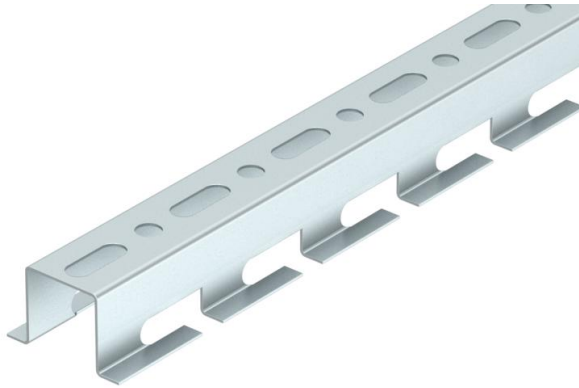

## Bracket, Gridspan GS

Item number: 6901449

GS support bracket for mesh cable trays GS50 and GS75.

**St** Steel

**FS** Strip galvanized

### Master data

Item number	6901449
Type	GS SUPP ARM1.45M
Description 1	Bracket
Description 2	for mesh cable tray
Manufacturer	O-line
Dimension	1450X45X30
Material	Steel
Surface	Strip galvanized
Surface standard	DIN EN 10346
Smallest sales unit	1
Unit of quantity	Piece
Weight	136.1 kg
Weight unit	kg/100 pc.

### Dimensions

	Dimension A	1,450 mm
---	-------------	----------