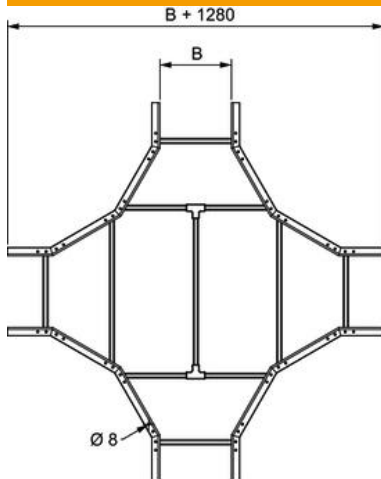

Technical data sheet

Intersection DS75

Item number: 6908873

Intersection for all DS75 cable ladder types of 75 mm side height.
Accessory radius = 450 mm. Not available in other radiuses.

 Fibre-glass-reinforced plastic

Master data

Item number	6908873
Type	DS75 900 GRP
Description 1	Intersection R=450mm
Description 2	cable ladder DS75 GFK
Manufacturer	O-line
Dimension	2180x2180x75
Material	Fibre-glass-reinforced plastic
Smallest sales unit	1
Unit of quantity	Piece
Weight	1468 kg
Weight unit	kg/100 pc.

Technical data sheet

Intersection DS75

Item number: 6908873

Dimensions

Width	900 mm
Height	75 mm