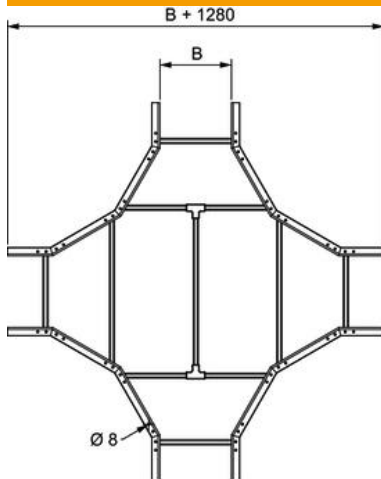

Technical data sheet

Intersection DS75

Item number: 6908869

Intersection for all DS75 cable ladder types of 75 mm side height.
Accessory radius = 450 mm. Not available in other radiuses.

 Fibre-glass-reinforced plastic

Master data

Item number	6908869
Type	DS75 750 GRP
Description 1	Intersection R=450mm
Description 2	cable ladder DS75 GFK
Manufacturer	O-line
Dimension	2030x2030x75
Material	Fibre-glass-reinforced plastic
Smallest sales unit	1
Unit of quantity	Piece
Weight	1220 kg
Weight unit	kg/100 pc.

Technical data sheet

Intersection DS75

Item number: 6908869

Dimensions

Width	750 mm
Height	75 mm