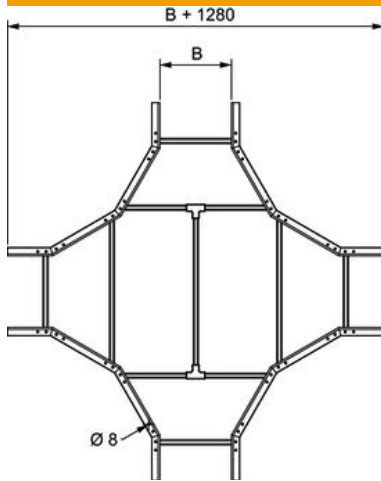

### Master data

Item number	6908865
Type	DS75 600 GRP
Description 1	Intersection R=450mm
Description 2	cable ladder DS75 GFK
Manufacturer	O-line
Dimension	1880x1880x75
Material	Fibre-glass-reinforced plastic
Smallest sales unit	1
Unit of quantity	Piece
Weight	1064 kg
Weight unit	kg/100 pc.

### Dimensions

Width	600 mm
Height	75 mm