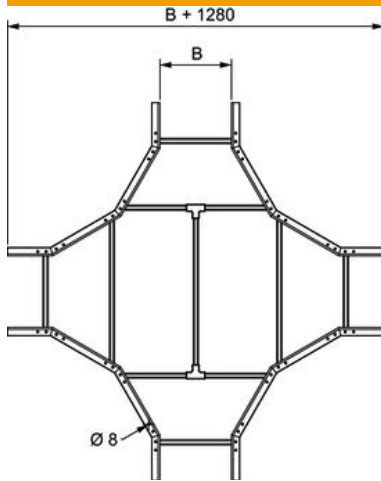

Technical data sheet

Intersection DS75

Item number: 6908861

Intersection for all DS75 cable ladder types of 75 mm side height.
Accessory radius = 450 mm. Not available in other radiuses.

 Fibre-glass-reinforced plastic

Master data

Item number	6908861
Type	DS75 450 GRP
Description 1	Intersection R=450mm
Description 2	cable ladder DS75 GFK
Manufacturer	O-line
Dimension	1730x1730x75
Material	Fibre-glass-reinforced plastic
Smallest sales unit	1
Unit of quantity	Piece
Weight	987 kg
Weight unit	kg/100 pc.

Technical data sheet

Intersection DS75

Item number: 6908861

Dimensions

Width	450 mm
Height	75 mm