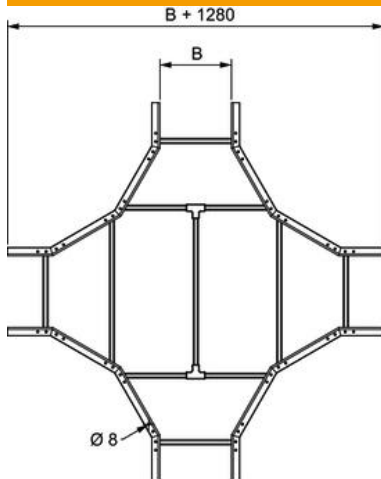

Technical data sheet

Intersection DS75

Item number: 6908857

Intersection for all DS75 cable ladder types of 75 mm side height.
Accessory radius = 450 mm. Not available in other radiuses.

Fibre-glass-reinforced plastic

Master data

Item number	6908857
Type	DS75 300 GRP
Description 1	Intersection R=450mm
Description 2	cable ladder DS75 GFK
Manufacturer	O-line
Dimension	1580x1580x75
Material	Fibre-glass-reinforced plastic
Smallest sales unit	1
Unit of quantity	Piece
Weight	877 kg
Weight unit	kg/100 pc.

Technical data sheet

Intersection DS75

Item number: 6908857

Dimensions

Width	300 mm
Height	75 mm