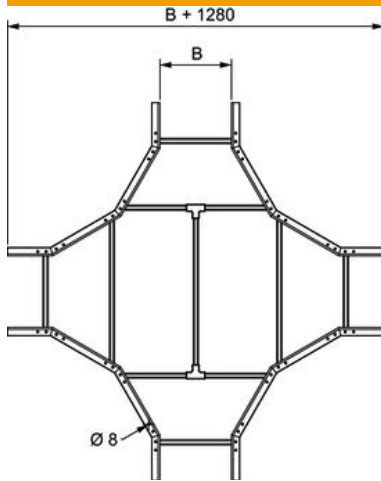

Technical data sheet

Intersection DS75

Item number: 6908853

Intersection for all DS75 cable ladder types of 75 mm side height.
Accessory radius = 450 mm. Not available in other radiuses.

 Fibre-glass-reinforced plastic

Master data

Item number	6908853
Type	DS75 150 GRP
Description 1	Intersection R=450mm
Description 2	cable ladder DS75 GFK
Manufacturer	O-line
Dimension	1430x1430x75
Material	Fibre-glass-reinforced plastic
Smallest sales unit	1
Unit of quantity	Piece
Weight	801 kg
Weight unit	kg/100 pc.

Technical data sheet

Intersection DS75

Item number: 6908853

Dimensions

Width	150 mm
Height	75 mm