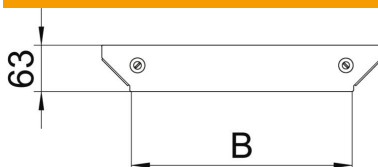

### Master data

Item number	7138650
Description 1	Cover, add-on tee
Description 2	for RAAM 500
Manufacturer	OBO
Dimension	B=500mm
Material	Steel
Surface	Strip galvanized
Surface standard	DIN EN 10346
Smallest sales unit	1
Unit of quantity	Piece
Weight	39 kg
Weight unit	kg/100 pc.

### Dimensions

Width	500 mm
Width	20 in
Plate thickness	1.25 mm
Dimension B	500 mm