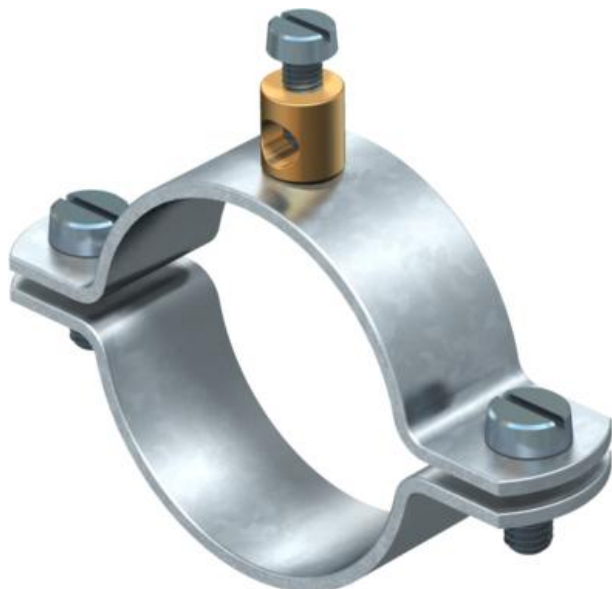

Technical data sheet

Earthing clamp, type 925

Item number: 5040159

- For pipes 1/4"-1 1/2" or Ø 11.5-48.3 mm
- Connection options: conductors to 16 mm² with connecting terminal, riveted with brass
and 1 cylinder bolt M5 x 12
- To 1 1/2" with 2 cylinder bolts M6 x 16 (G)

St Steel

G Electrogalvanized

Master data

Item number	5040159
Type	925 1 1/2
Description 1	Earthing clamp
Description 2	for cables to 16 mm ²
Manufacturer	OBO
Dimension	1 1/2"
Material	Steel
Surface	Electrogalvanized
Surface standard	EN ISO 19598 / EN ISO 4042
Smallest sales unit	20
Unit of quantity	Piece
Weight	9.615 kg
Weight unit	kg/100 pc.

Technical data sheet

Earthing clamp, type 925

Item number: 5040159

Dimensions

Dimension A	88 mm
Dimension b	18 mm
Dimension D	48.3 mm
Dimension X	2 mm

Technical data

Number of conductors	1
Cross-section of cable to be connected, max.	16 mm ²
Cross-section of cable to be connected, min.	0 mm ²
Clamping range D	1 1/2
Clamping range D, max.	48.3 mm
Clamping range D, min.	46.3 mm