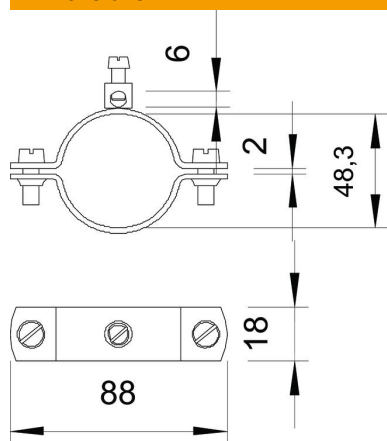

Technical data sheet

Earthing clamp, type 925

Item number: 5040159

- For pipes 1/4"-1 1/2" or Ø 11.5-48.3 mm
- Connection options: conductors to 16 mm² with connecting terminal, riveted with brass
and 1 cylinder bolt M5 x 12
- To 1 1/2" with 2 cylinder bolts M6 x 16 (G)

St Steel

G Electrogalvanized

Master data

Item number	5040159
Type	925 1 1/2
Description 1	Earthing clamp
Description 2	for cables to 16 mm ²
Manufacturer	OBO
Dimension	1 1/2"
Material	Steel
Surface	Electrogalvanized
Surface standard	EN ISO 19598 / EN ISO 4042
Smallest sales unit	20
Unit of quantity	Piece
Weight	9.615 kg
Weight unit	kg/100 pc.

Technical data sheet

Earthing clamp, type 925

Item number: 5040159

Dimensions

Dimension A	88 mm
Dimension b	18 mm
Dimension D	48.3 mm
Dimension X	2 mm

Technical data

Number of conductors	1
Cross-section of cable to be connected, max.	16 mm ²
Cross-section of cable to be connected, min.	0 mm ²
Clamping range D	1 1/2
Clamping range D, max.	48.3 mm
Clamping range D, min.	46.3 mm