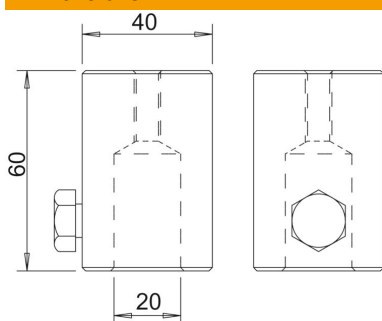

Technical data sheet

Wall connection

Item number: 5408687

- For mounting insulating rods to structures or walls
- With M8 internal thread, e.g. for mounting the cable bracket type 177 (5207347) for loose conductor routing of round conductors
- Incl. M10 bolts

Alu Aluminium

Master data

Item number	5408687
Description 1	Wall connection
Manufacturer	OBO
Dimension	M10
Material	Aluminium
Smallest sales unit	10
Unit of quantity	Piece
Weight	20 kg
Weight unit	kg/100 pc.

Dimensions

Length	60 mm
Dimension d min.	40 mm
Dimension d Ø	20 mm
Dimension L	60 mm

Technical data

Connection	Round conductor
Type of accessory	Miscellaneous