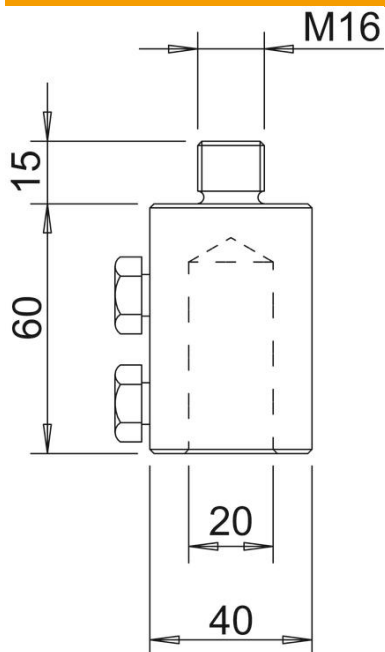

## Connection piece

Item number: 5408350

- Fitting with M16 thread
- For mounting on stands with M16 female thread such as type 101 (5402891,5402958)
- With M10 bolts

**Alu** Aluminium

### Master data

Item number	5408350
Description 1	Connection piece
Manufacturer	OBO
Dimension	M16
Material	Aluminium
Smallest sales unit	10
Unit of quantity	Piece
Weight	20 kg
Weight unit	kg/100 pc.

### Dimensions

Length	60 mm
Dimension d min.	40 mm
Dimension d Ø	20 mm
Dimension L	60 mm